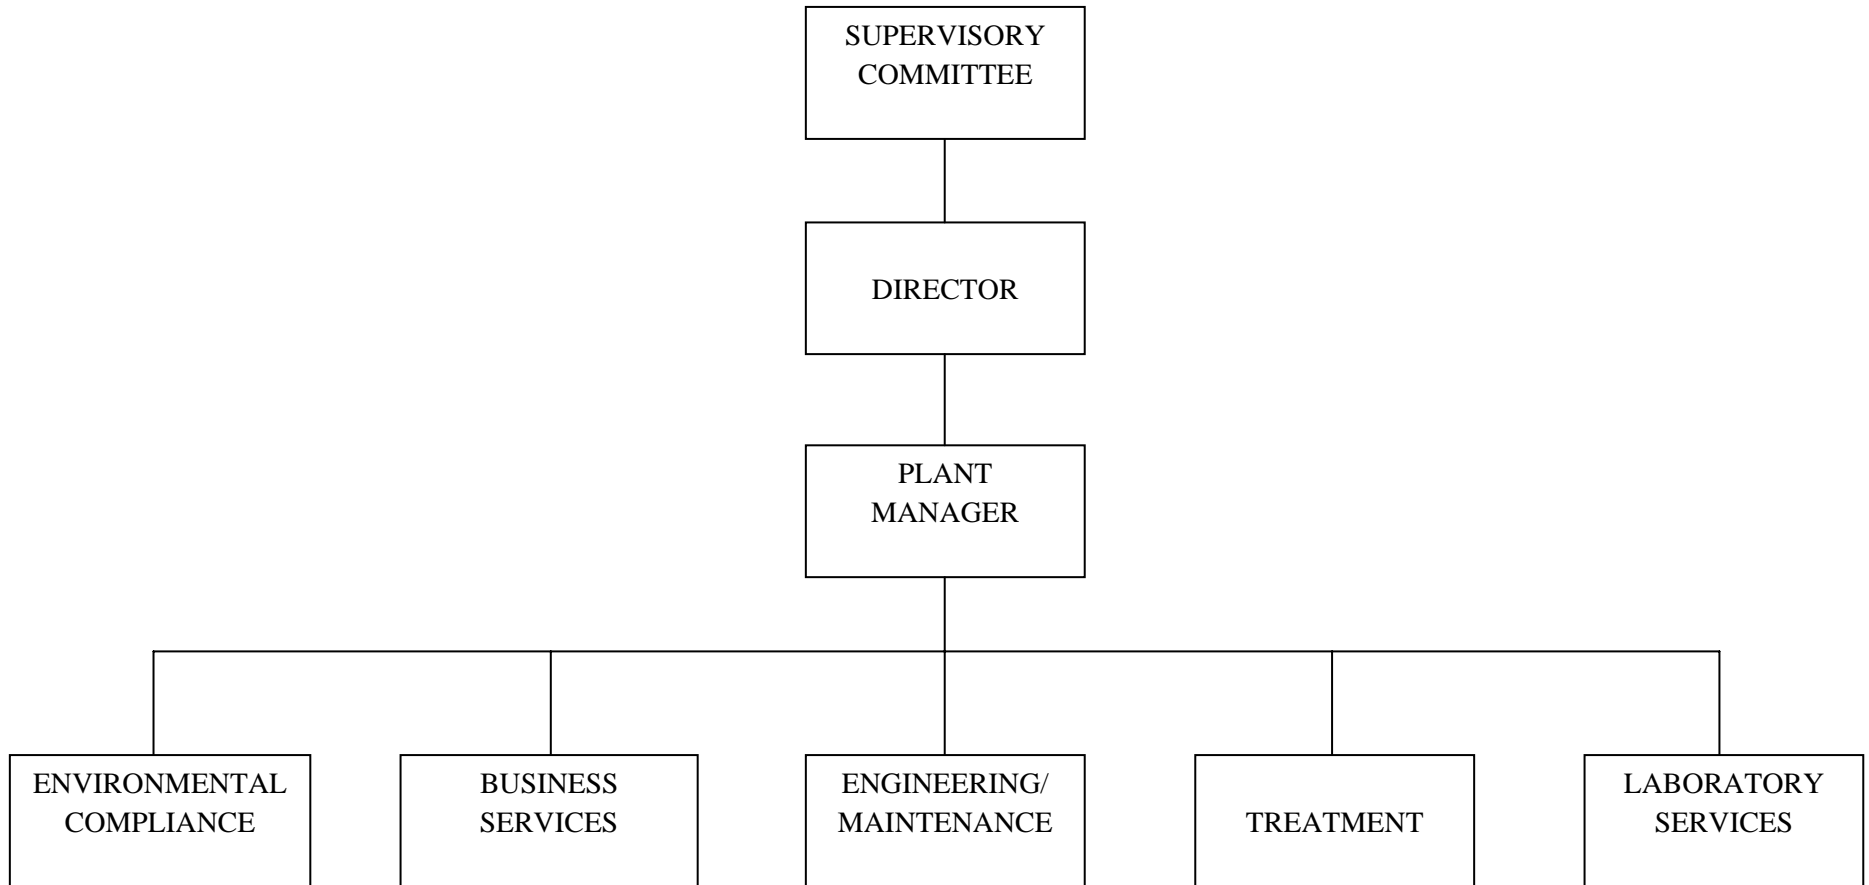

# LITTLETON/ENGLEWOOD WASTEWATER TREATMENT PLANT

Organization Chart 9/1/10

**WWTP**  
**Dennis Stowe**  
PLANT MANAGER

Executive Assistant